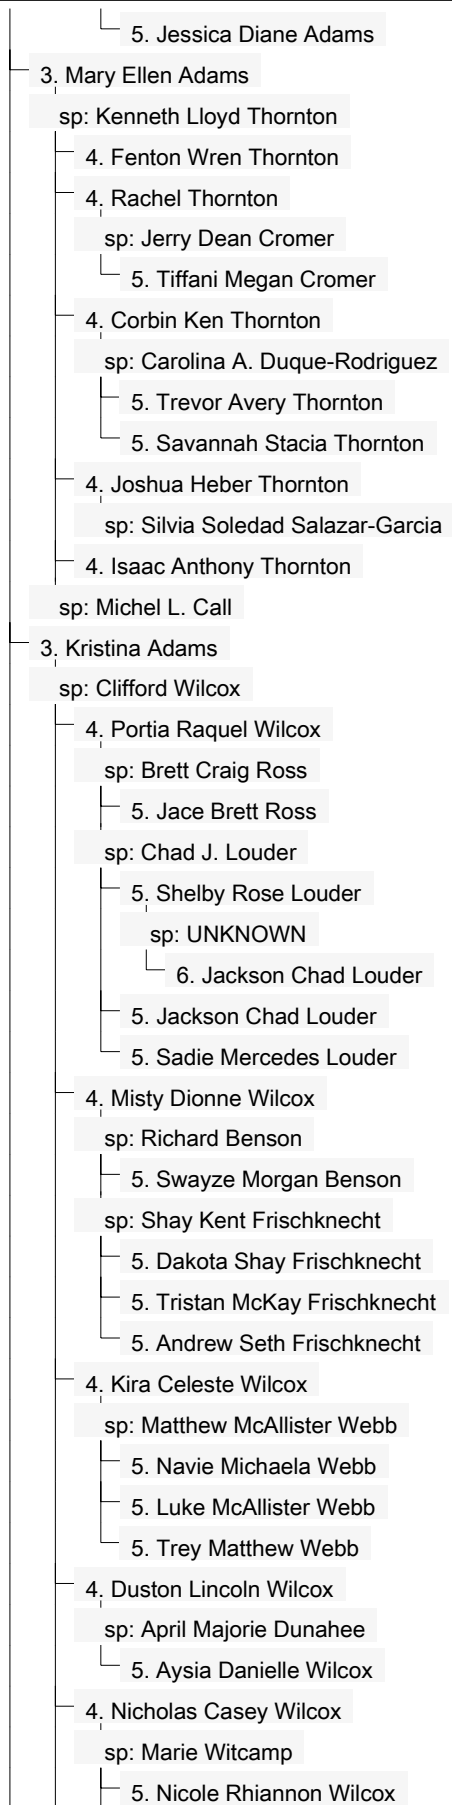

Descendants of George Fenton Whitney

2 Dec 2008

Page 4