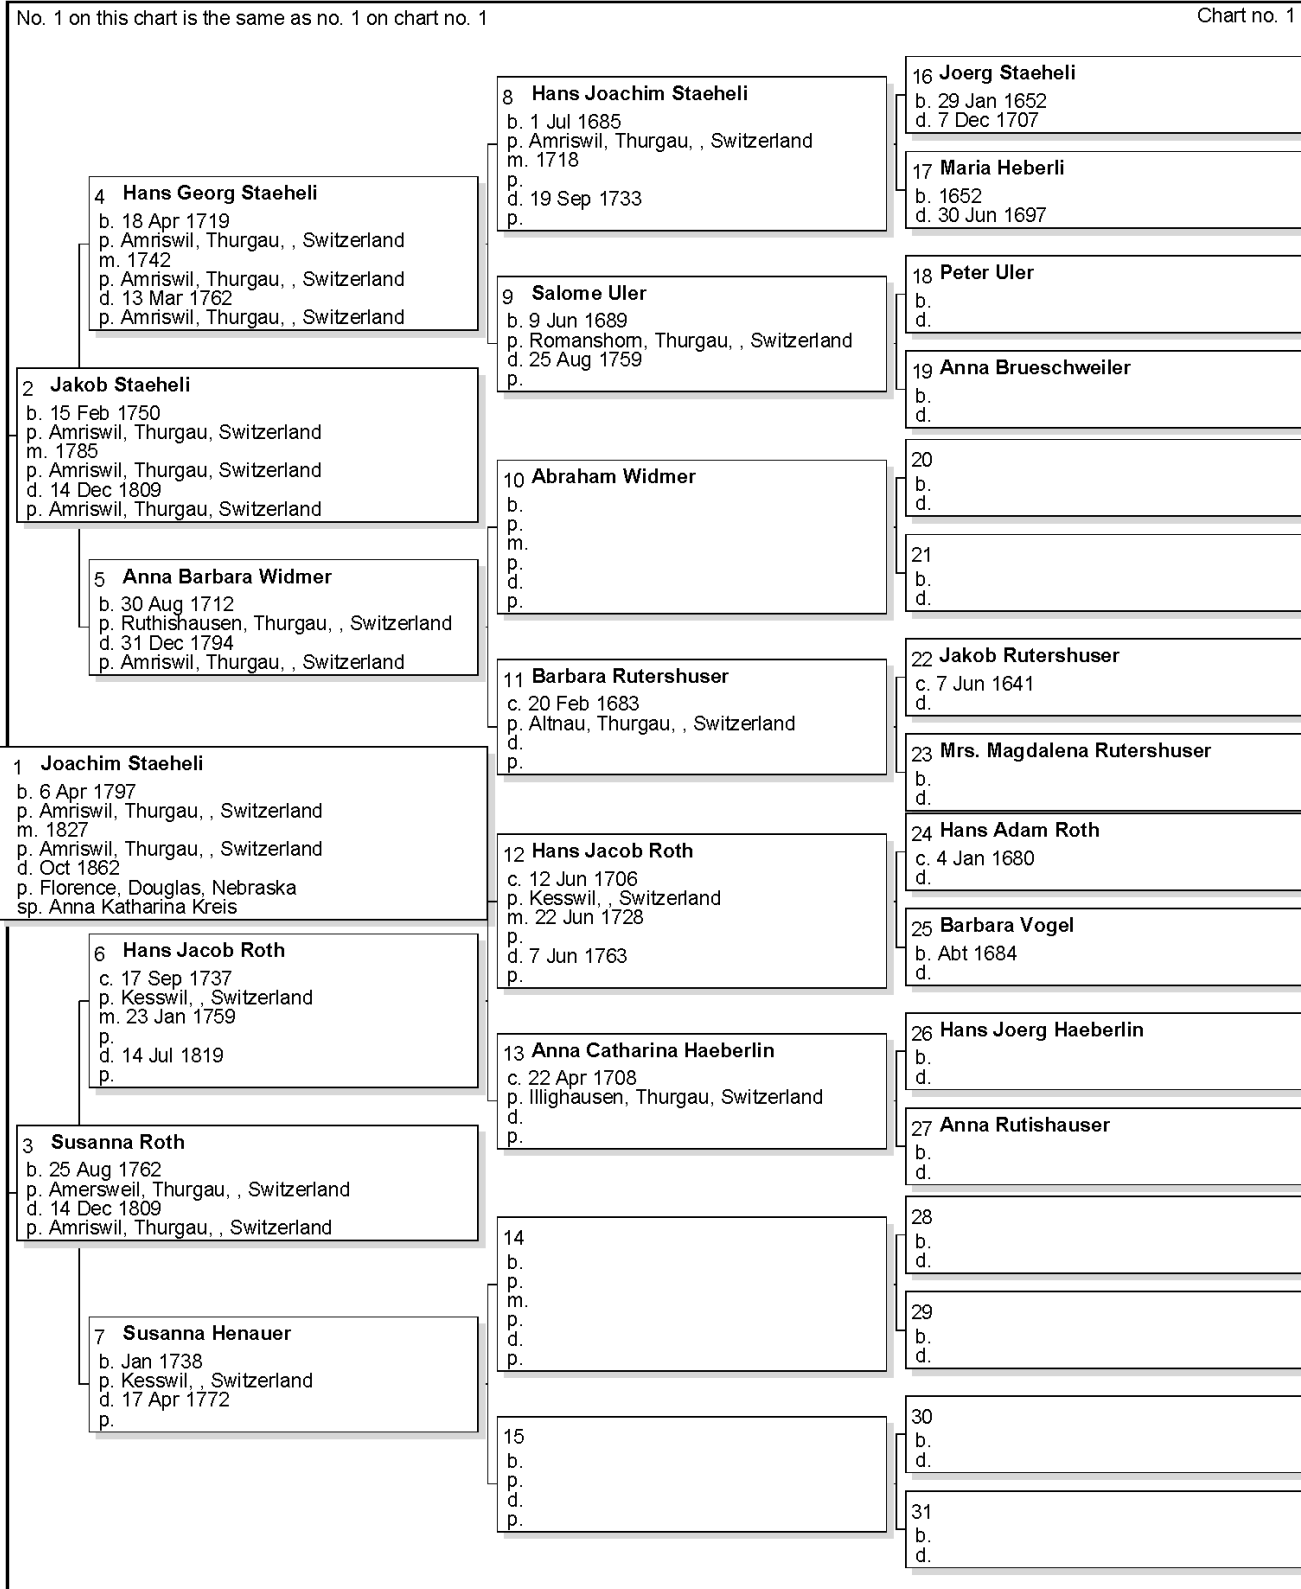

Pedigree Chart for Joachim Staeheli